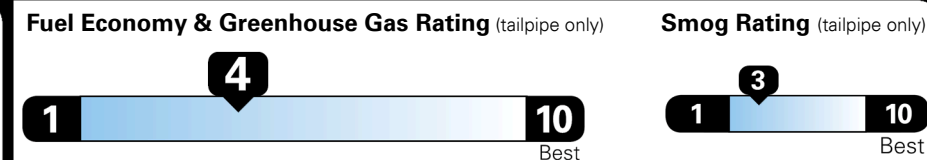

Blue Link® Connected Services 3-years Standard (Enrollment Required)

EPA DOT Fuel Economy and Environment

Gasoline Vehicle

Fuel Economy

20 MPG
combined city/hwy

18 MPG
city

23 MPG
highway

5.0 gallons per 100 miles

Small SUVs range from 18 to 120 MPG. The best vehicle rates 136 MPGe.

You spend $2,500 more in fuel costs over 5 years compared to the average new vehicle.

Annual fuel cost $1,900